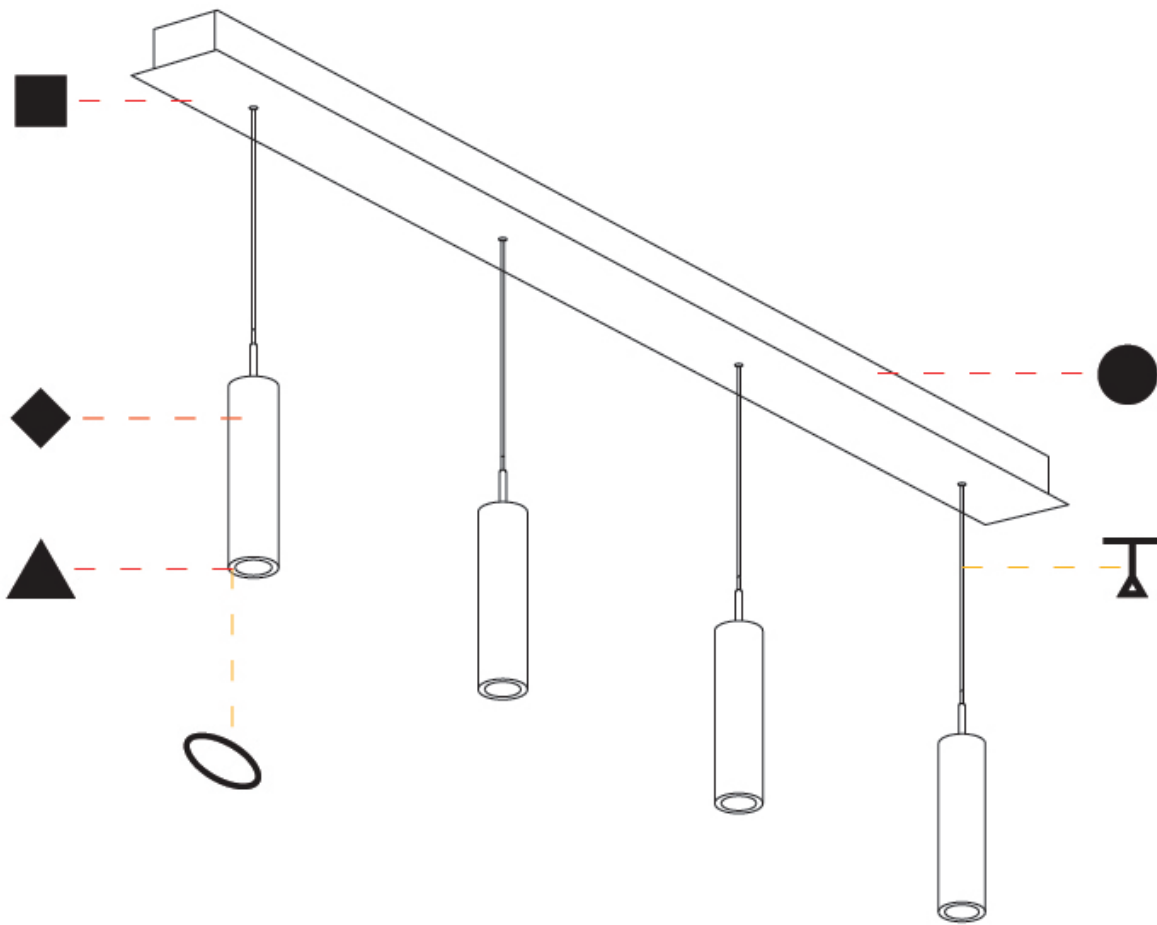

A

G-MINI CHANNEL HANGOVER SUSPENSION

A300622-

base number LED Dimming Finishes (Diamond) Finishes (Triangle) Finishes (Circle) Finish Options Shine Ring Beam Angle Options Cable Options

- To build a product code in our configurator select the specify button on the base model # product page
- To build a manual product code on this datasheet choose from the options listed below in blue font and add the suffix to the base model #

GENERAL

Series: G-Mini Channel
 Subseries: G-Mini Channel Hangover
 Brand: Prolight
 Division: Architectural
 Mounting Type: Suspension
 Mounting Location: Ceiling
 Subcategory: Spots

PHYSICAL

Shape: Cylinder
 Diameter (mm): 40
 Diameter (in): 1 9/16
 Length (mm): 1200
 Length (in): 47 1/4
 Height (mm): 300
 Height (in): 11 13/16
 Light Distribution: Direct
 Diffuser: Shine Ring - NOR / OPL / YEL / ORA / RED / BLU / GRN
 Fixture Finish: SSR / BKV / CWI / CRY / HAB / UFT / ITA / RUA / FTG / MYG / LOD / PUS / FRO / FUP / KIA / POP / BLS / SPG / MEY / GOH / GUM / CHC / COM / ABZ / JAG / OBR / MOS / ROR
 Accent Finish: NOF / COP / MIR / SSS
 Fixture Material: Extruded Aluminum / Steel
 Cable Details: 2,000mm/78 3/4" / 4,000mm/157 1/2" - Cable, Black, Green, Orange, Red, White