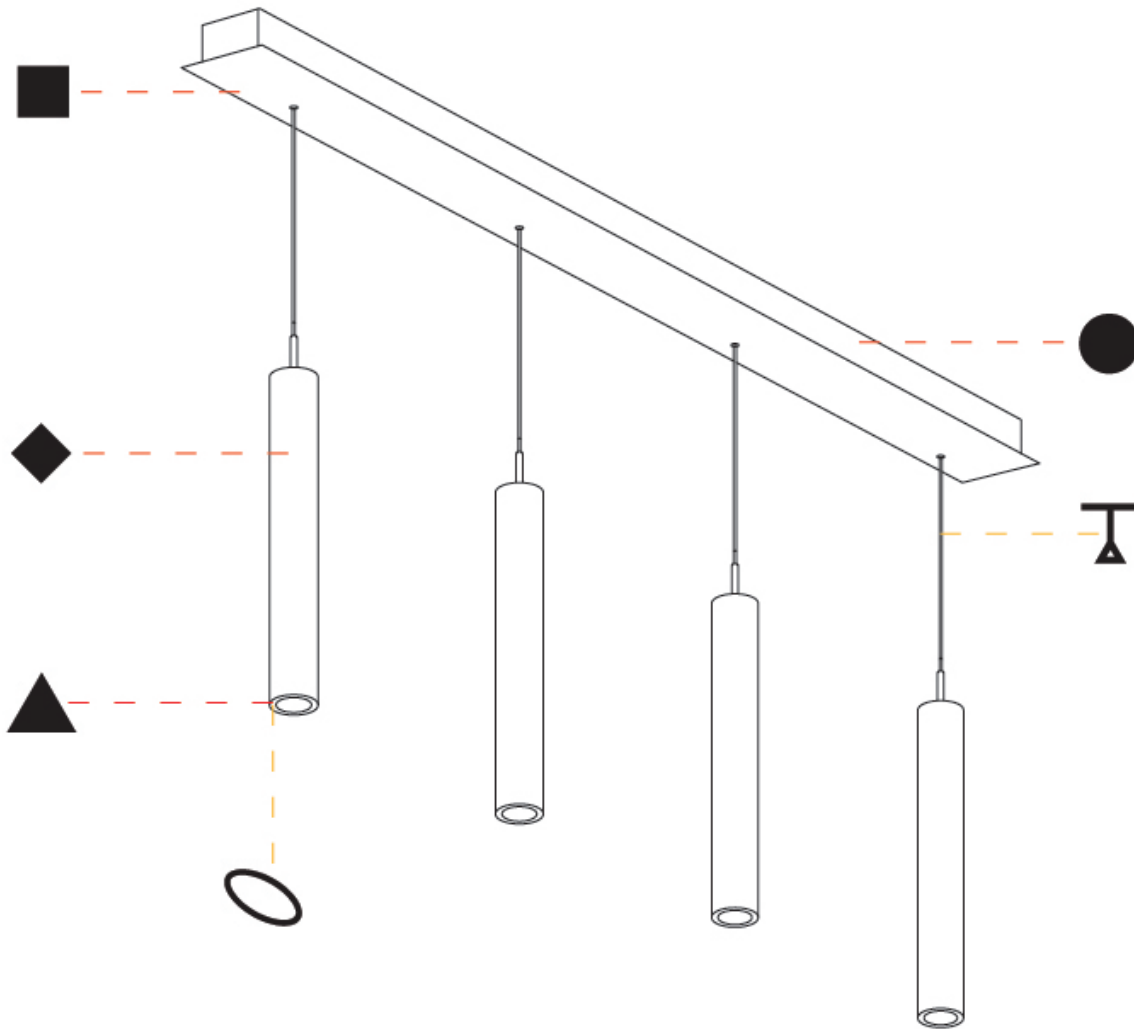

A

G-MINI CHANNEL

COLOR FINISH CHART

Fixture Finish

Sparkling Silver - 01 (SSR)

Black Velvet - 02 (BKV)

Crystal White - 03 (CWI)

Creamy - 04 (CRY)